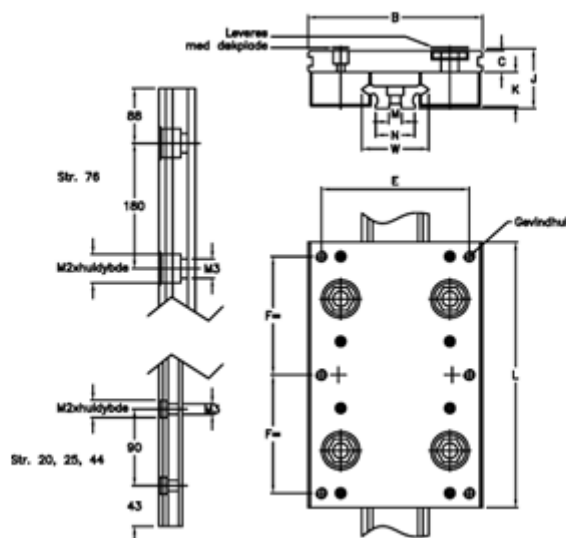

Article number: 056514421796

Description: Hepco Simple Select 44 2-1796

Measures

B = 116	M = 8x3
C = 14.5	M1 = 7.0
E = 96	M2 = 11x6,1
F = 80	N = 26.4
G = 6xM8	Size = 44
J = 38.74	W = 44
K = 22.5	
L = 180	